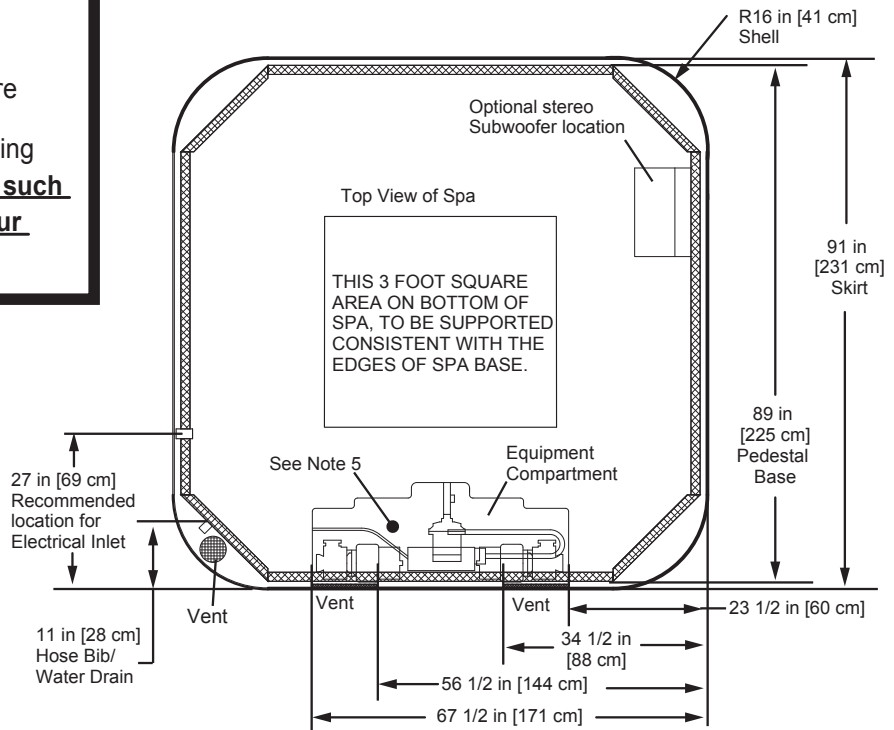

45 Total Jets

 Mini Storm Rotator (9)	 Mini Storm Directional (10)	 Power Storm Rotator (3)	 Power Storm Dual Rotator (4)	 Power Storm Directional (8)
 Power Storm Multi Port (1)	 Typhoon Jet (1)	 Flex Therapy Pillow™ (3)	 Cluster Shower Directional (2)	 Mini Storm Rotator (1)

Diplomat

STOP

***Caution:**
Due to manufacturing tolerances there could be some minor differences between the actual spa and the drawing above. **If site planning is critical to such tolerances, be sure to measure your actual spa.**

- Note:
1. Subject to change without notice.
 2. Engineering specs may differ slightly from brochure.
 3. For E-Z lifter installation allow 18" (45.7cm) clearances on the backside of the spa.
 4. Alternative cabinets may add significant weight. Ask your dealer for exact details.
 5. This is the approximate location for drilling a hole if you must bring the power line in through the bottom of the spa. Be careful not to puncture a plumbing line inside the equipment compartment (drill from the inside compartment out).

Dimensions/Specifications are Subject to Change Without Notice (Tolerance $\pm 0.5"$ [1.27 cm]).