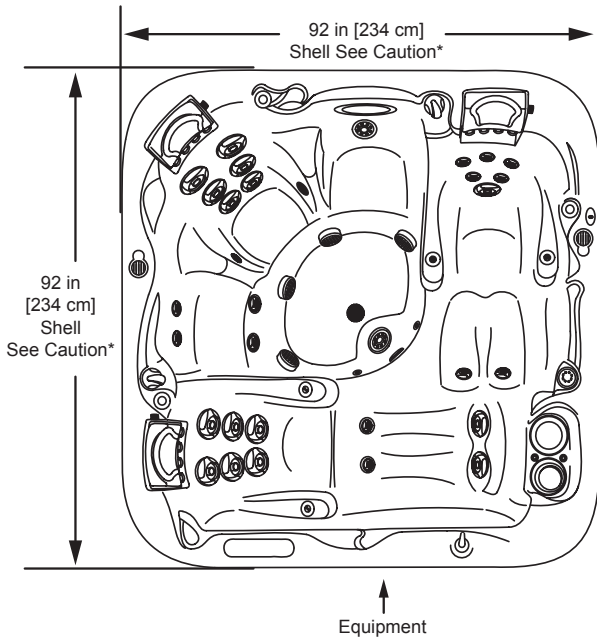

Diplomat

STOP

*Caution:
Due to manufacturing tolerances there could be some minor differences between the actual spa and the drawing above. **If site planning is critical to such tolerances, be sure to measure your actual spa.**

1. Note:
1. Subject to change without notice.
  2. Engineering specs may differ slightly from brochure.
  3. For E-Z lifter installation allow 18" (45.7cm) clearances on the backside of the spa.
  4. Alternative cabinets may add significant weight. Ask your dealer for exact details.
  5. This is the approximate location for drilling a hole if you must bring the power line in through the bottom of the spa. Be careful not to puncture a plumbing line inside the equipment compartment (drill from the inside compartment out).

Dimensions/Specifications are Subject to Change Without Notice (Tolerance $\pm 0.5"$ [1.27 cm]).