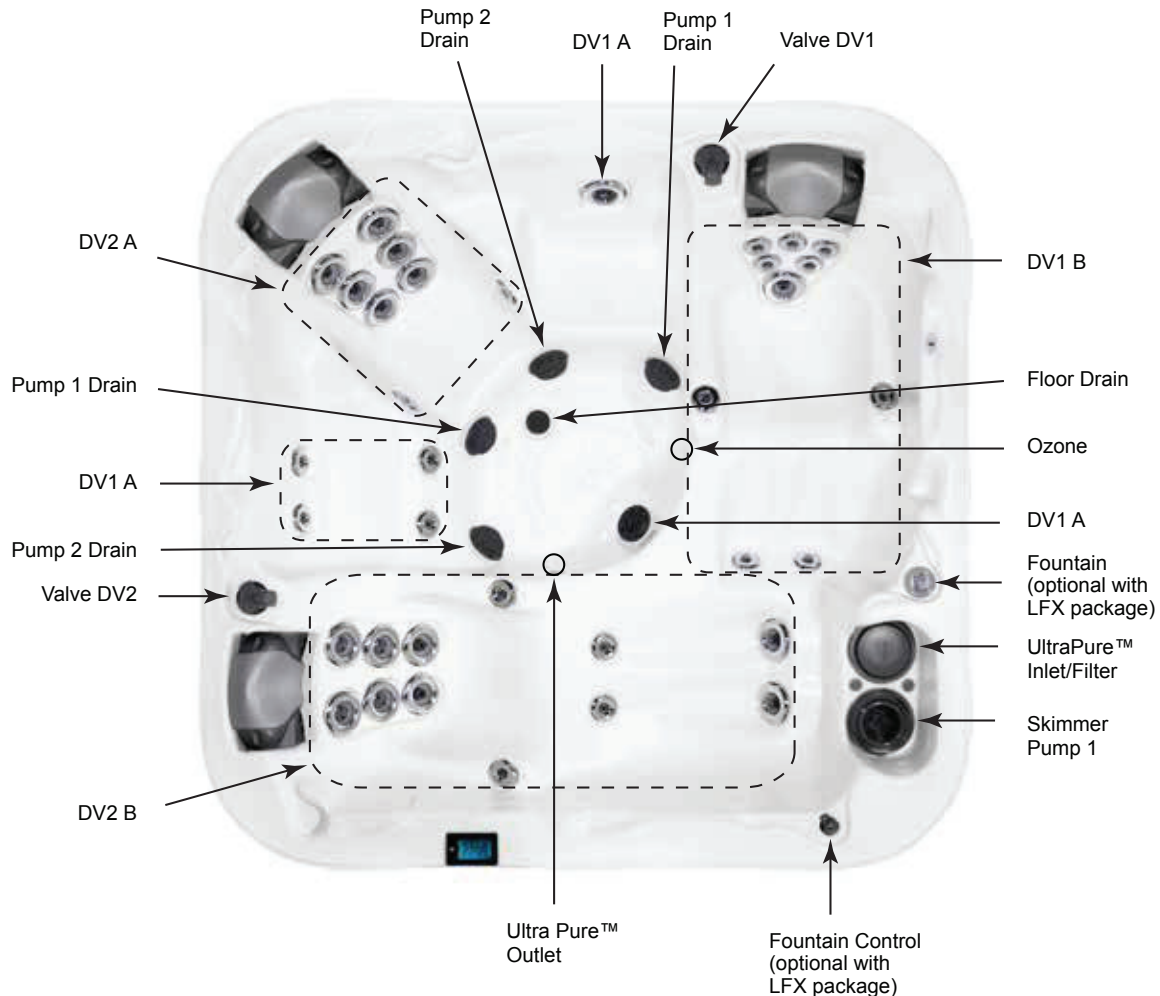

*(See Warranty Document for Specific Details)

Diplomat

Massage Selector Diagram

- DV1 = Diverter Valve 1
- DV1 A = Diverter Valve 1 (A position Counter Clockwise)
- DV1 B = Diverter Valve 1 (B Position Clockwise)
- DV1 C = Diverter Valve 1 (Neutral Position)
- DV2 = Diverter Valve 2
- DV2 A = Diverter Valve 2 (A Position Clockwise)
- DV2 B = Diverter Valve 2 (B Position Counter Clockwise)
- DV2 C = Diverter Valve 2 (Neutral Position)

Spa Operation Subject to Change without Notice

Seat Depths

- 1 = 24.00" (60.96 cm)
- 2 = 20.00" (50.80 cm)
- 3 = 29.00" (73.66 cm)
- 4 = 24.00" (60.96 cm)
- 5 = 24.00" (60.96 cm)
- 6 = 31.00" (78.74 cm)