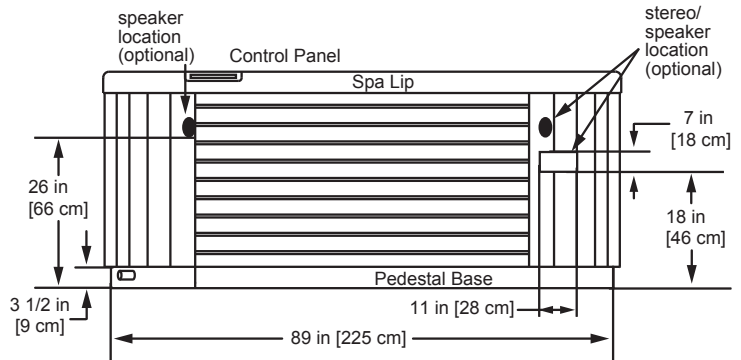

Diplomat

STOP

*Caution:
Due to manufacturing tolerances there could be some minor differences between the actual spa and the drawing above. **If site planning is critical to such tolerances, be sure to measure your actual spa.**

1. Note:
1. Subject to change without notice.
  2. Engineering specs may differ slightly from brochure.
  3. For E-Z lifter installation allow 18" (45.7cm) clearances on the backside of the spa.
  4. Alternative cabinets may add significant weight. Ask your dealer for exact details.
  5. This is the approximate location for drilling a hole if you must bring the power line in through the bottom of the spa. Be careful not to puncture a plumbing line inside the equipment compartment (drill from the inside compartment out).

Dimensions/Specifications are Subject to Change Without Notice (Tolerance $\pm 0.5"$ [1.27 cm]).