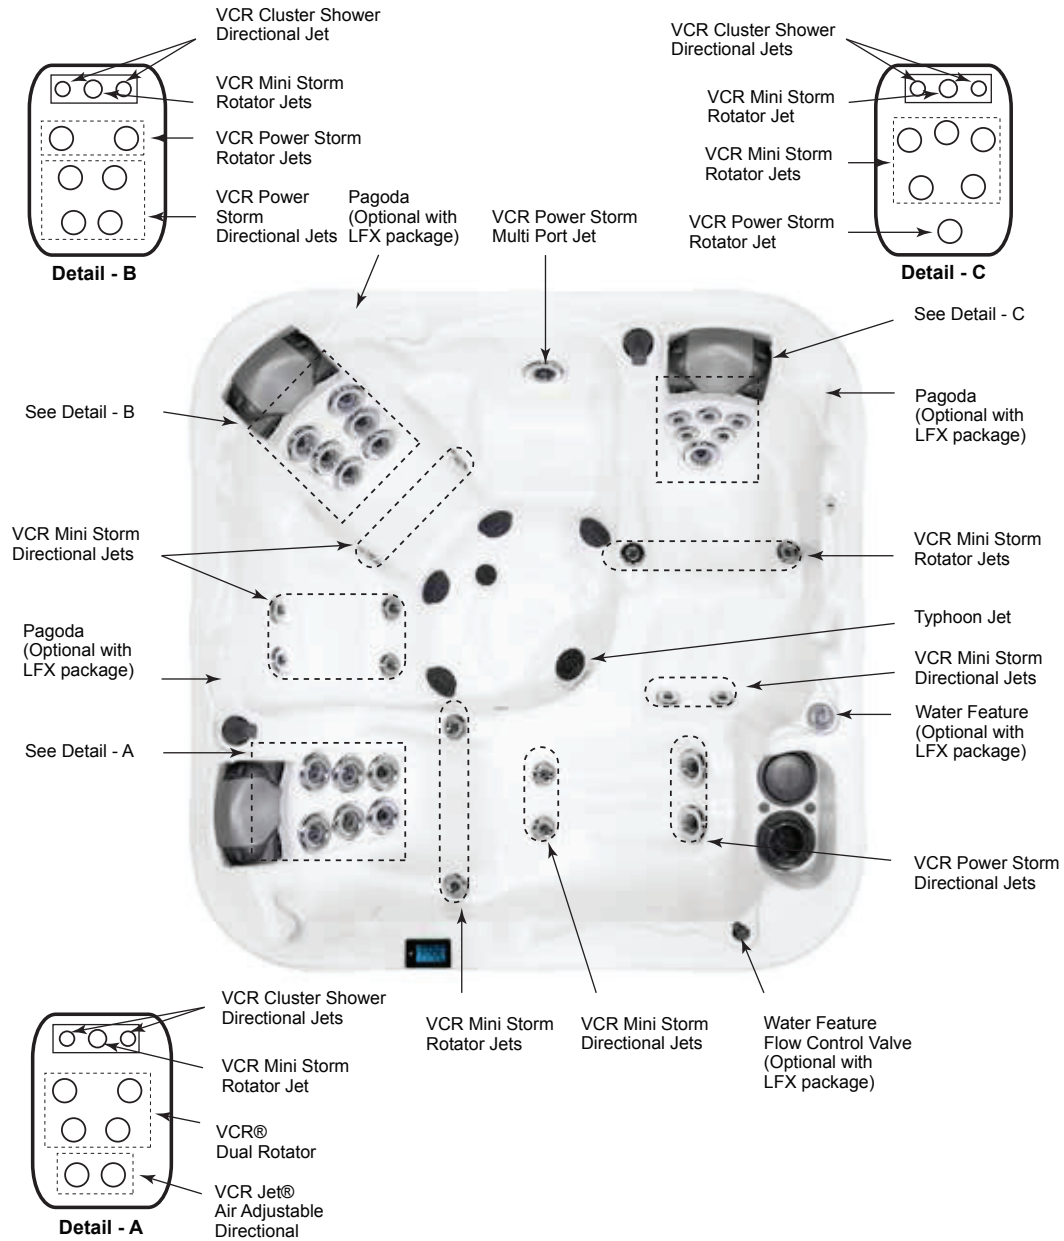

*(See Warranty Document for Specific Details)

Diplomat

Massage Selector Diagram

- DV1 = Diverter Valve 1
- DV1 A = Diverter Valve 1 (A position Counter Clockwise)
- DV1 B = Diverter Valve 1 (B Position Clockwise)
- DV1 C = Diverter Valve 1 (Neutral Position)
- DV2 = Diverter Valve 2
- DV2 A = Diverter Valve 2 (A Position Clockwise)
- DV2 B = Diverter Valve 2 (B Position Counter Clockwise)
- DV2 C = Diverter Valve 2 (Neutral Position)

Spa Operation Subject to Change without Notice

Seat Depths

- 1 = 24.00" (60.96 cm)
- 2 = 20.00" (50.80 cm)
- 3 = 29.00" (73.66 cm)
- 4 = 24.00" (60.96 cm)
- 5 = 24.00" (60.96 cm)
- 6 = 31.00" (78.74 cm)

Listed dimensions represent distance from top of acrylic to lowest point in seat. **Tolerance ± 0.5" (1.27 cm).**

Dimensions/Specifications are Subject to Change Without Notice

Diplomat

Jet Designation

Dimensions/Operation/Specifications are Subject to Change Without Notice