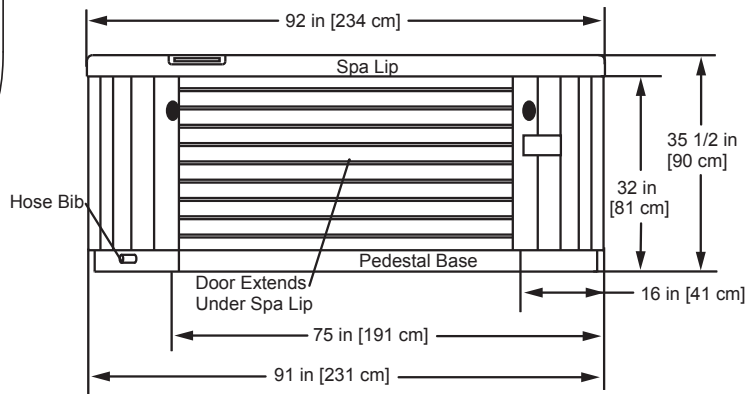

Diplomat

STOP

*Caution:
Due to manufacturing tolerances there could be some minor differences between the actual spa and the drawing above. **If site planning is critical to such tolerances, be sure to measure your actual spa.**

1. Note:
1. Subject to change without notice.
  2. Engineering specs may differ slightly from brochure.
  3. For E-Z lifter installation allow 18" (45.7cm) clearances on the backside of the spa.
  4. Alternative cabinets may add significant weight. Ask your dealer for exact details.
  5. This is the approximate location for drilling a hole if you must bring the power line in through the bottom of the spa. Be careful not to puncture a plumbing line inside the equipment compartment (drill from the inside compartment out).

Dimensions/Specifications are Subject to Change Without Notice (Tolerance $\pm 0.5"$ [1.27 cm]).